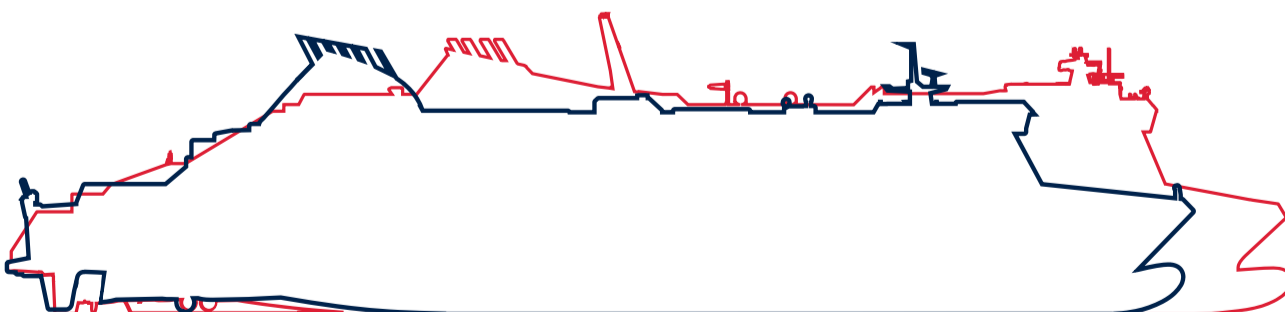

# SHIP SIZE COMPARISON

## NEW SHIPS | SPIRIT OF TASMANIA IV & V

## CURRENT SHIPS | SPIRIT OF TASMANIA I & II

## OVERLAY COMPARISON

RED = SPIRIT OF TASMANIA IV & V  
BLUE = SPIRIT OF TASMANIA I & II