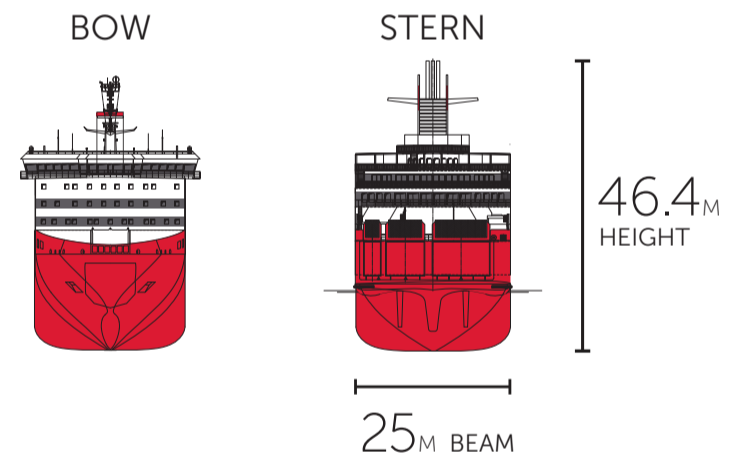

# SHIP SIZE COMPARISON

## NEW SHIPS | SPIRIT OF TASMANIA IV & V

## CURRENT SHIPS | SPIRIT OF TASMANIA I & II

## OVERLAY COMPARISON

RED = SPIRIT OF TASMANIA IV & V  
BLUE = SPIRIT OF TASMANIA I & II