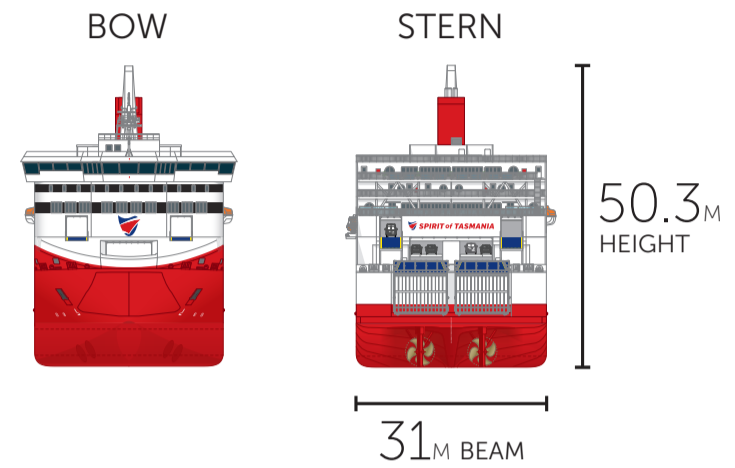

# SHIP SIZE COMPARISON

## NEW SHIPS | SPIRIT OF TASMANIA IV & V

## CURRENT SHIPS | SPIRIT OF TASMANIA I & II

## OVERLAY COMPARISON

RED = SPIRIT OF TASMANIA IV & V  
BLUE = SPIRIT OF TASMANIA I & II