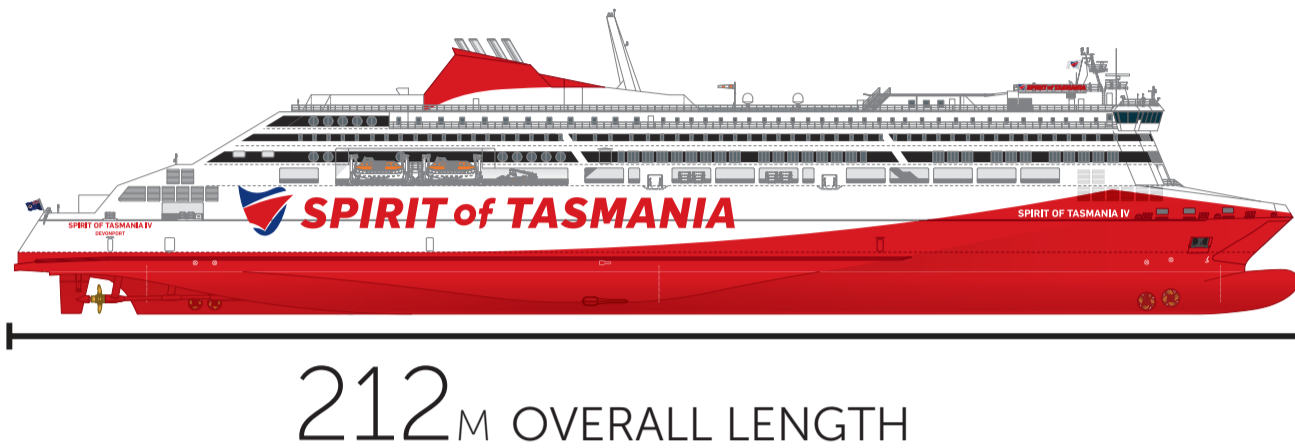

# SHIP SIZE COMPARISON

## NEW SHIPS | SPIRIT OF TASMANIA IV & V

## CURRENT SHIPS | SPIRIT OF TASMANIA I & II

## OVERLAY COMPARISON

RED = SPIRIT OF TASMANIA IV & V  
BLUE = SPIRIT OF TASMANIA I & II