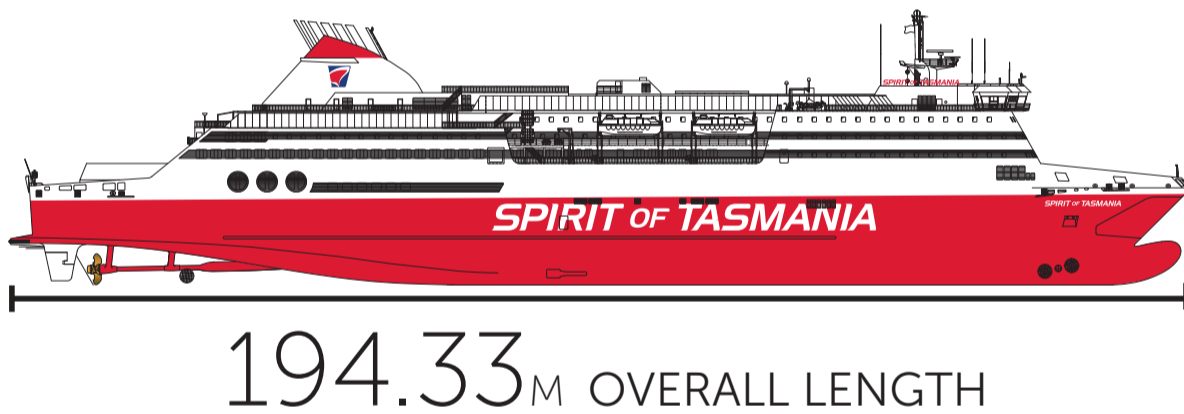

# SHIP SIZE COMPARISON

## NEW SHIPS | SPIRIT OF TASMANIA IV & V

## CURRENT SHIPS | SPIRIT OF TASMANIA I & II

## OVERLAY COMPARISON

RED = SPIRIT OF TASMANIA IV & V  
BLUE = SPIRIT OF TASMANIA I & II